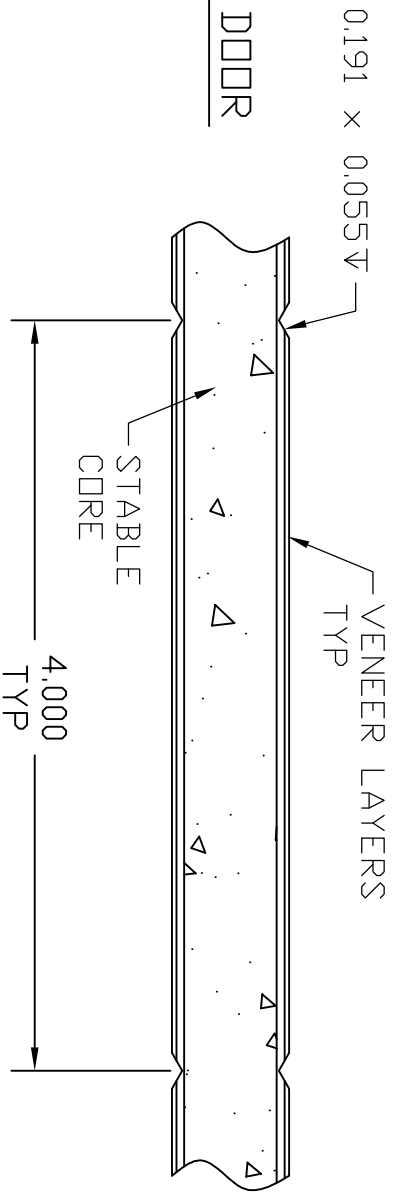

KARONNA'S V-GROOVE

1 3/4" DOOR

1 3/8" DOOR

1 3/4" DOOR

1 3/8" DOOR

RULES:
RAISED PANEL: ALL GROOVES >2" FROM EDGE OF NET PANEL WIDTH
FLAT PANEL: ALL GROOVES >1" FROM EDGE OF NET PANEL WIDTH