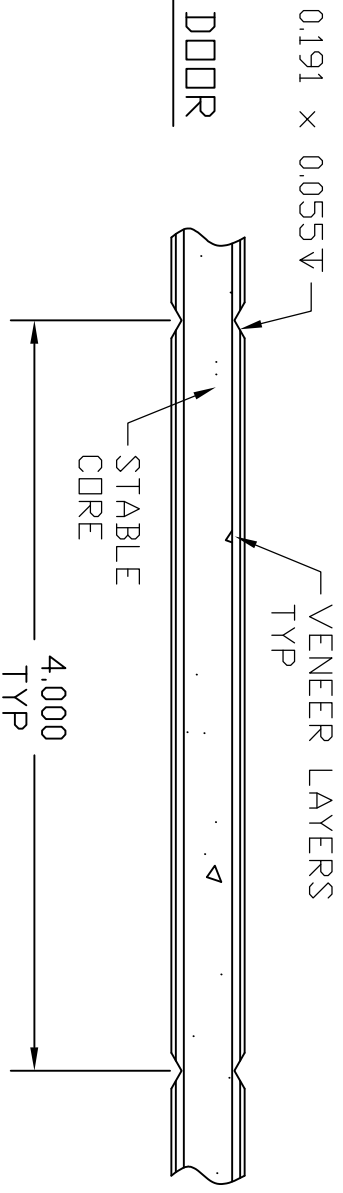

KARONNA'S V-GROOVE

1 3/4" DOOR

1 3/8" DOOR

1 3/4" DOOR

1 3/8" DOOR

RULES:
RAISED PANEL: ALL GROOVES >2" FROM EDGE OF NET PANEL WIDTH
FLAT PANEL: ALL GROOVES >1" FROM EDGE OF NET PANEL WIDTH